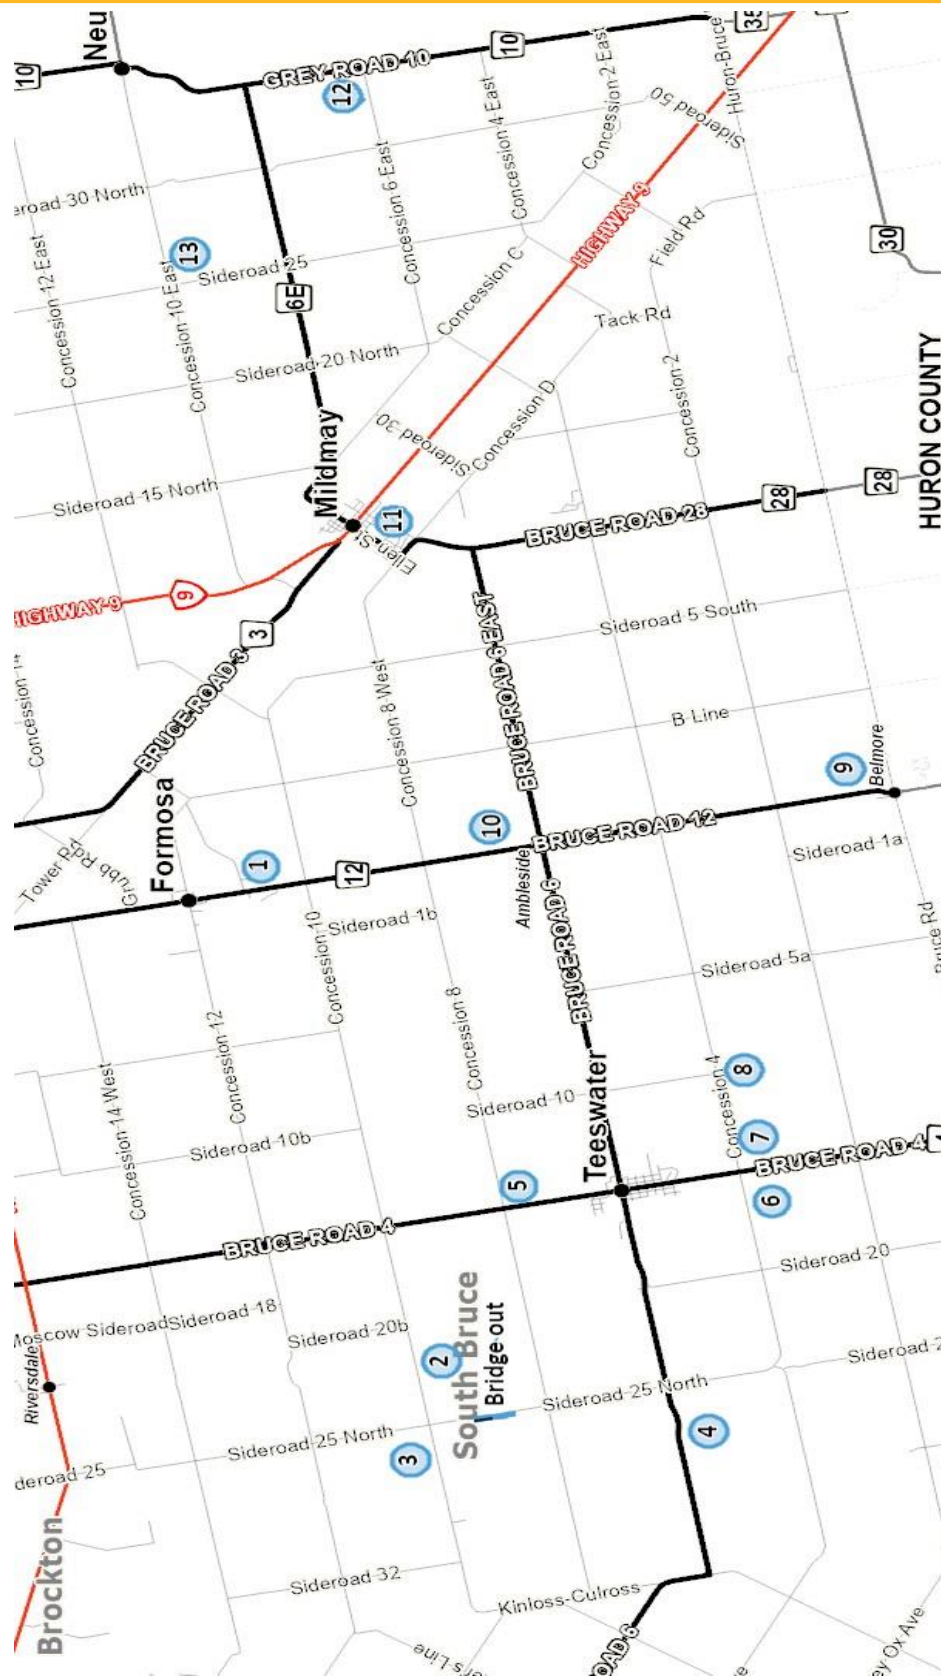

2025 South Bruce Vintage Tractor Tour locations

MAP